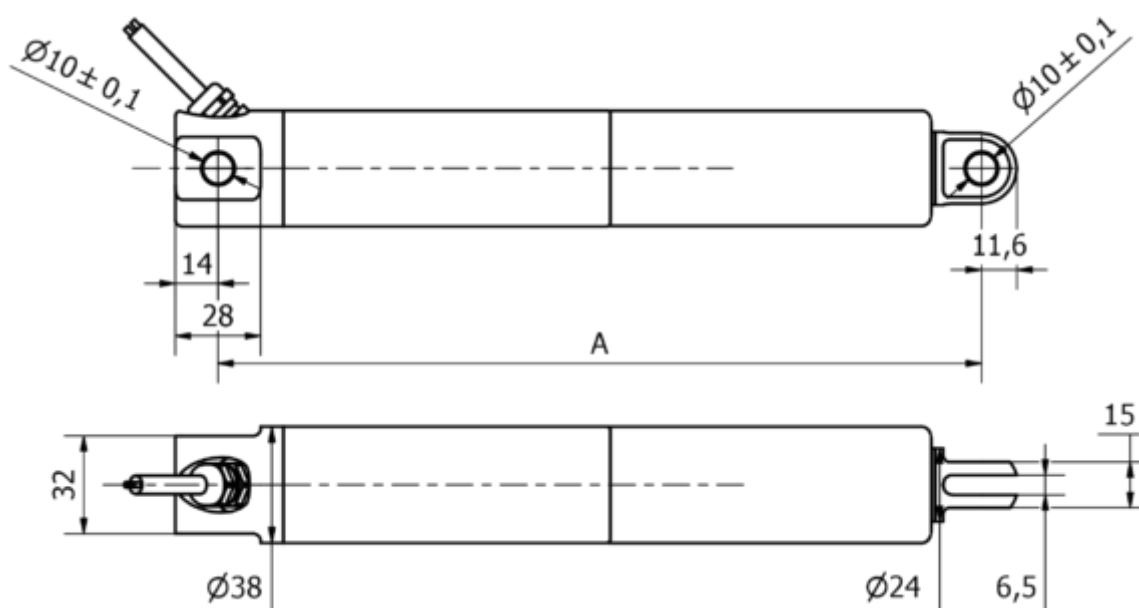

Data Sheet

Article number: 8S38210008003KCNLSN0

Description: KLEEl ine38, 100mm, 800N, 8 mm/s, Stainless steel, IP69K
24 VDC, 3 m. Cable, Limit Switch, Clevis

Measures

A	= 200 + slaglængde/stroke
Cable length	= 3 m
Load speed mm/s	= 8 mm/s
Option	= Limit switch
Stroke (mm)	= 100
Voltage	= 24 V